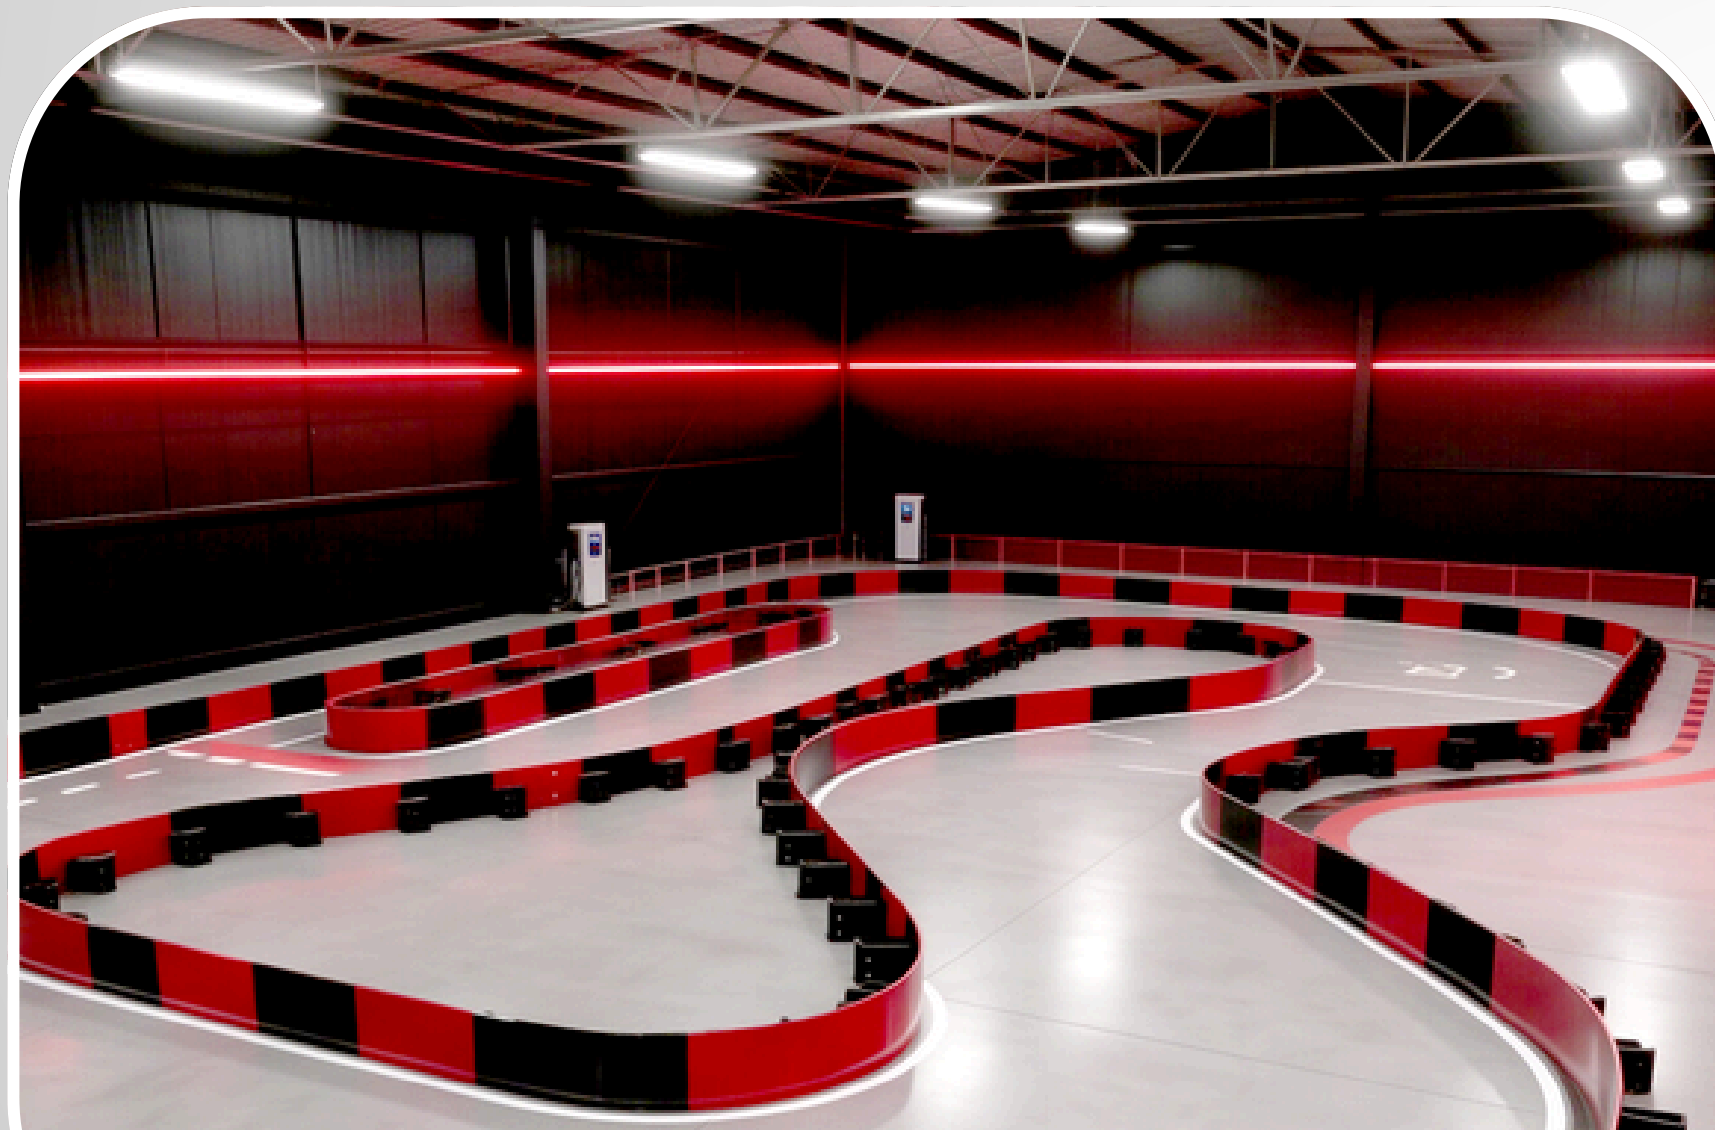

RACE PARX

***TURNKEY
MINI KARTING
TRACK GUIDE***

www.raceparx.com

RACEPARX LAUNCH

Compact footprint turn-key attraction

- Ideal for compact family entertainment spaces
- Around 2,000 sq. ft. (approx. 186 m²)
- Best for kids / junior drivers
- 4–6 MINI karts
- RaceParx barrier system included
- Chargers, remote safety system, and track equipment included
- Designed for small-footprint, high-ROI attractions

RACEPARX CIRCUIT

Mid-size scalable racing attraction

- Ideal for medium-sized entertainment spaces
- Around 3,500 sq. ft. (approx. 325 m²)
- 8 -12 Mini karts
- RaceParx modular barrier system
- Chargers, remote safety system, and track equipment included
- Perfect for FECs, malls, and entertainment warehouses

RACEPARX ARENA

Large-format electric karting destination

- Designed for teen and adult racing attractions
- Around 6,000+ sq. ft. (approx. 557+ m²)
- 8 – 12 Mini & 8–12 Apex Karts
- Heavy-duty RaceParx barrier system
- Chargers, remote safety system, and spare parts package included
- Professional racing feel with adjustable speed settings

RACEPARX KART FEATURES

- Electric drive system
- Remote operator-controlled safety speed settings
- Hot-swappable battery technology
- Hydraulic braking system
- LED lighting package
- Adjustable seating and pedal systems depending on model
- Low-maintenance design
- Designed for Indoor and Outdoor entertainment applications