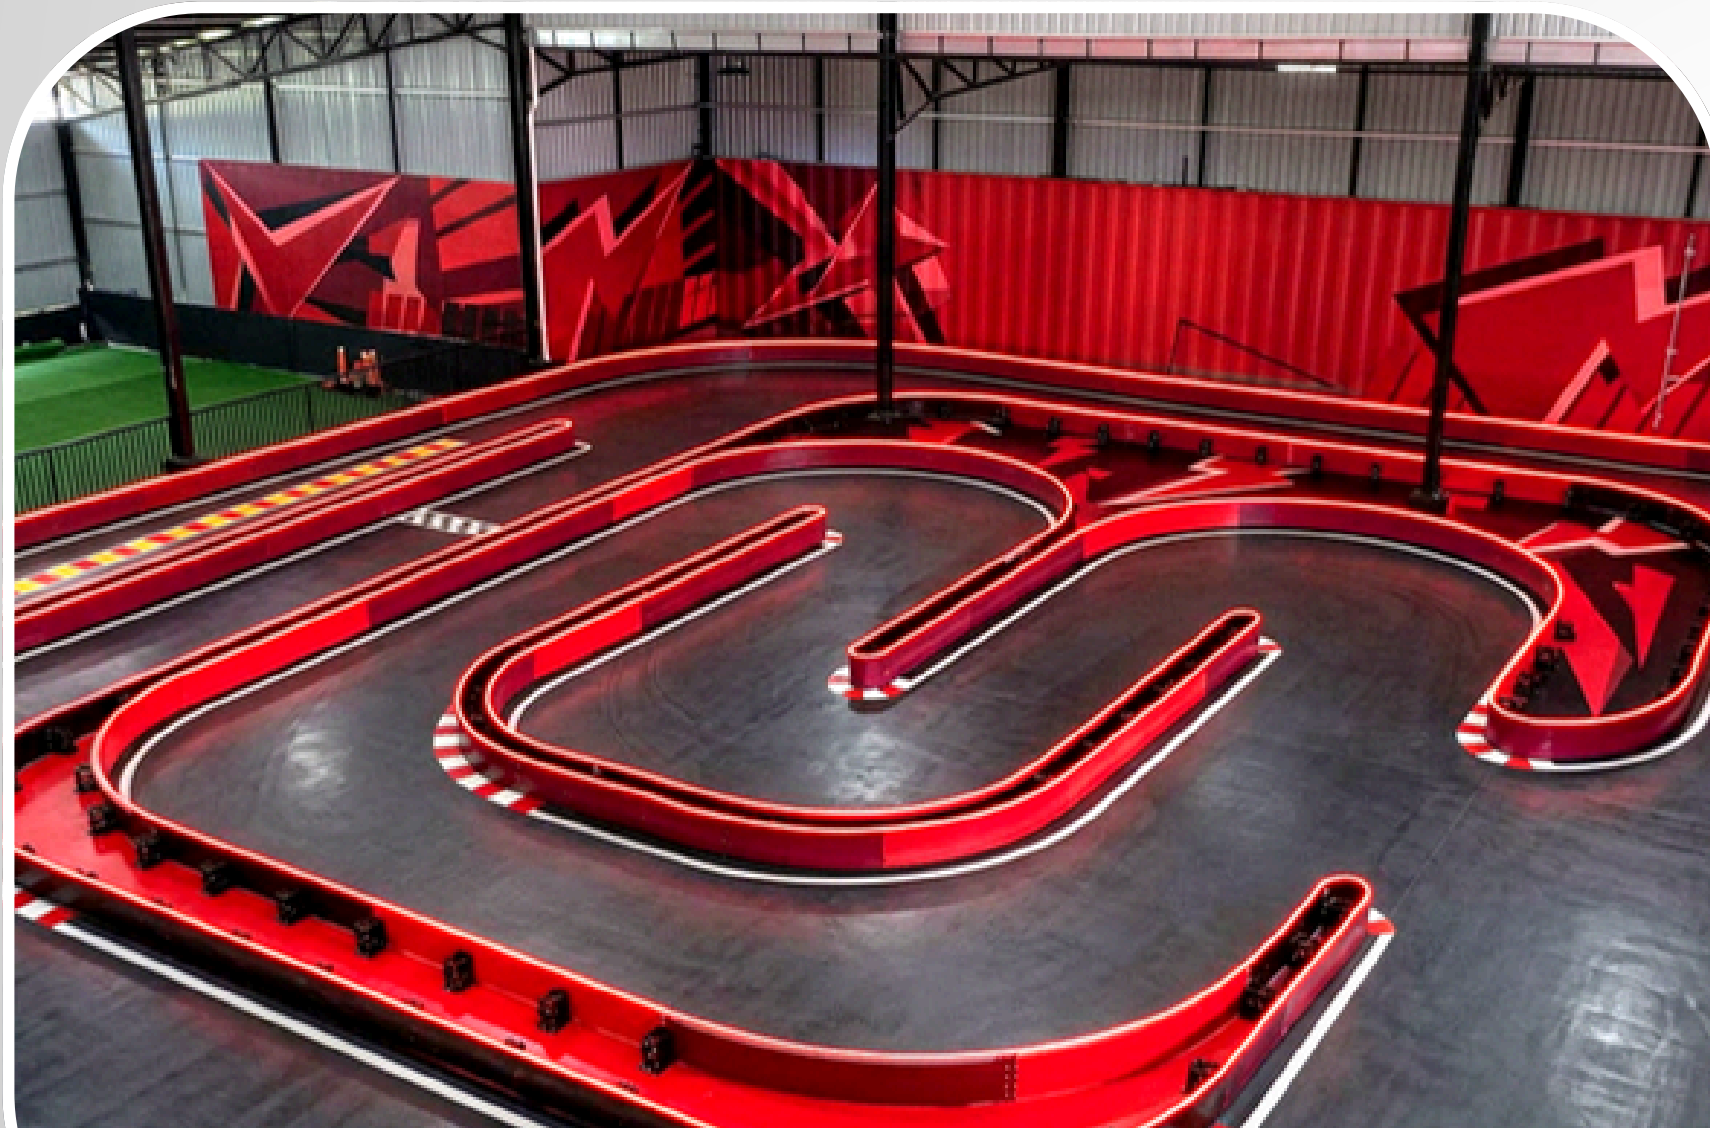

RACE PARX

***TURNKEY
MINI KARTING
TRACK GUIDE***

www.raceparx.com

RACEPARX LAUNCH

Compact footprint turn-key attraction

- Ideal for compact family entertainment spaces
- Around 2,000 sq. ft. (approx. 186 m²)
- Best for kids / junior drivers
- 4–6 MINI karts
- RaceParx barrier system included
- Chargers, remote safety system, and track equipment included
- Designed for small-footprint, high-ROI attractions

RACEPARX CIRCUIT

Mid-size scalable racing attraction

- Ideal for medium-sized entertainment spaces
- Around 3,500 sq. ft. (approx. 325 m²)
- 8 -12 Mini karts
- RaceParx modular barrier system
- Chargers, remote safety system, and track equipment included
- Perfect for FECs, malls, and entertainment warehouses

RACEPARX ARENA

Large-format electric karting destination

- Designed for teen and adult racing attractions
- Around 6,000+ sq. ft. (approx. 557+ m²)
- 8 – 12 Mini & 8–12 Apex Karts
- Heavy-duty RaceParx barrier system
- Chargers, remote safety system, and spare parts package included
- Professional racing feel with adjustable speed settings