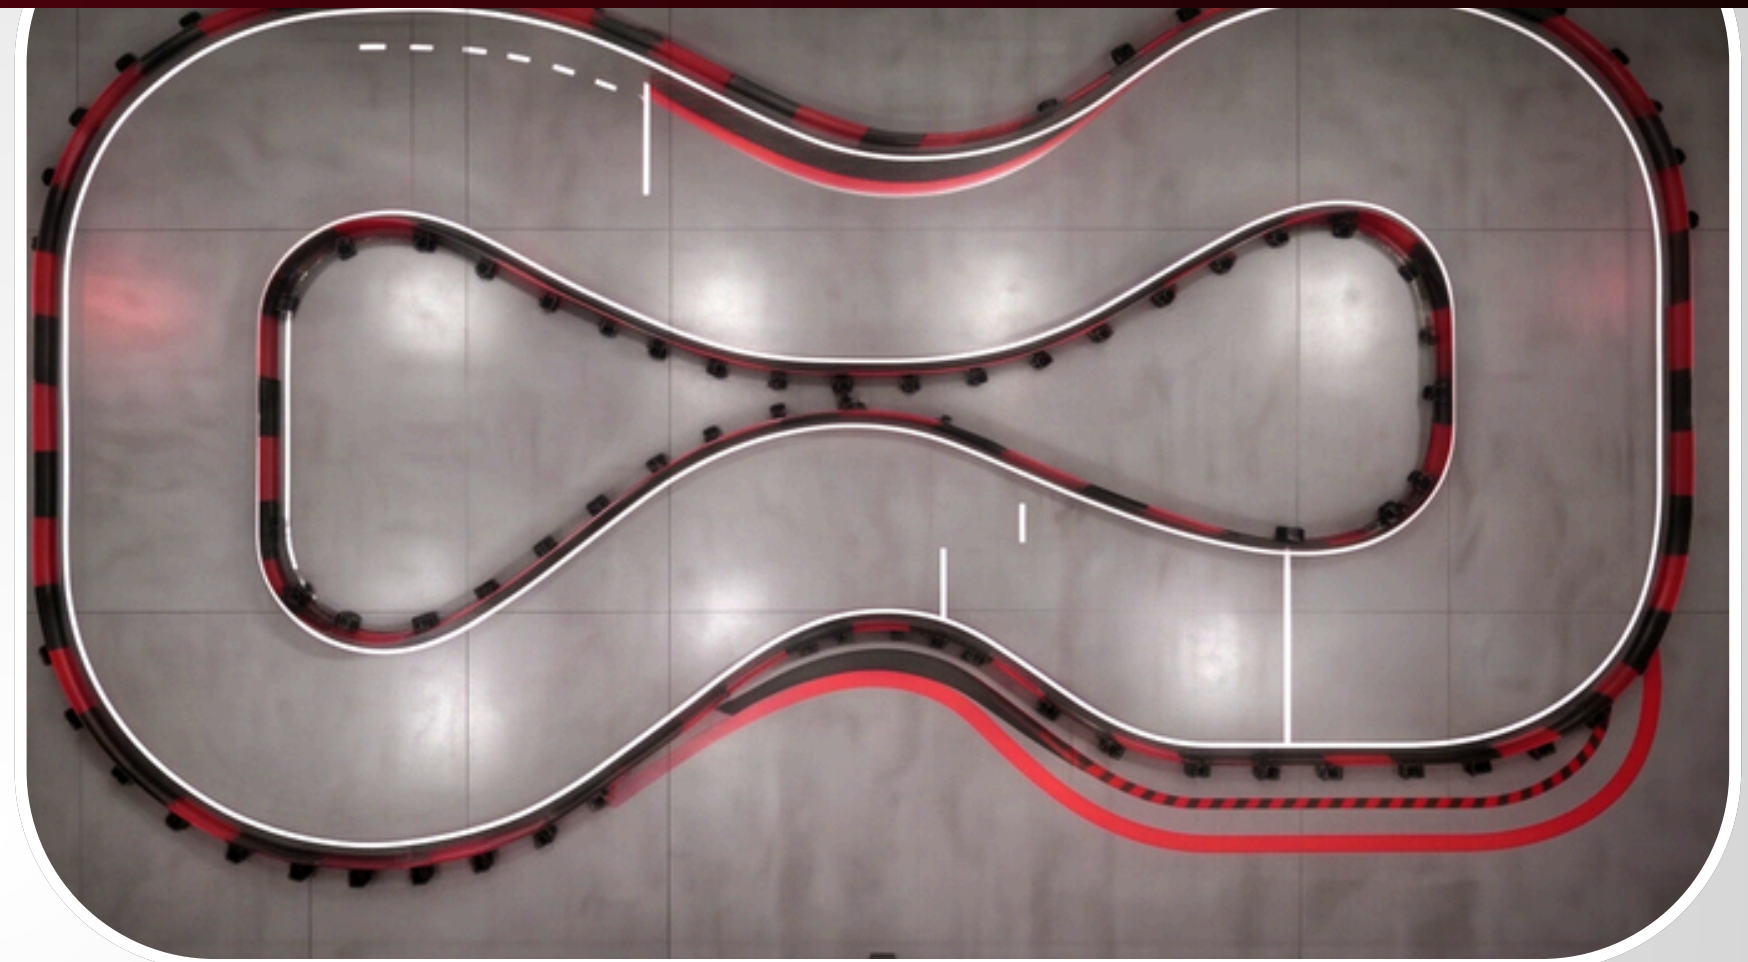

RACE PARX

***TURNKEY
MINI KARTING
TRACK GUIDE***

www.raceparx.com

RACEPARX LAUNCH

Compact footprint turn-key attraction

- Ideal for compact family entertainment spaces
- Around 2,000 sq. ft. (approx. 186 m²)
- Best for kids / junior drivers
- 4–6 MINI karts
- RaceParx barrier system included
- Chargers, remote safety system, and track equipment included
- Designed for small-footprint, high-ROI attractions

RACEPARX CIRCUIT

Mid-size scalable racing attraction

- Ideal for medium-sized entertainment spaces
- Around 3,500 sq. ft. (approx. 325 m²)
- 8 -12 Mini karts
- RaceParx modular barrier system
- Chargers, remote safety system, and track equipment included
- Perfect for FECs, malls, and entertainment warehouses

RACEPARX ARENA

Large-format electric karting destination

- Designed for teen and adult racing attractions
- Around 6,000+ sq. ft. (approx. 557+ m²)
- 8 – 12 Mini & 8–12 Apex Karts
- Heavy-duty RaceParx barrier system
- Chargers, remote safety system, and spare parts package included
- Professional racing feel with adjustable speed settings

RACEPARX KART FEATURES

- Electric drive system
- Remote operator-controlled safety speed settings
- Hot-swappable battery technology
- Hydraulic braking system
- LED lighting package
- Adjustable seating and pedal systems depending on model
- Low-maintenance design
- Designed for Indoor and Outdoor entertainment applications