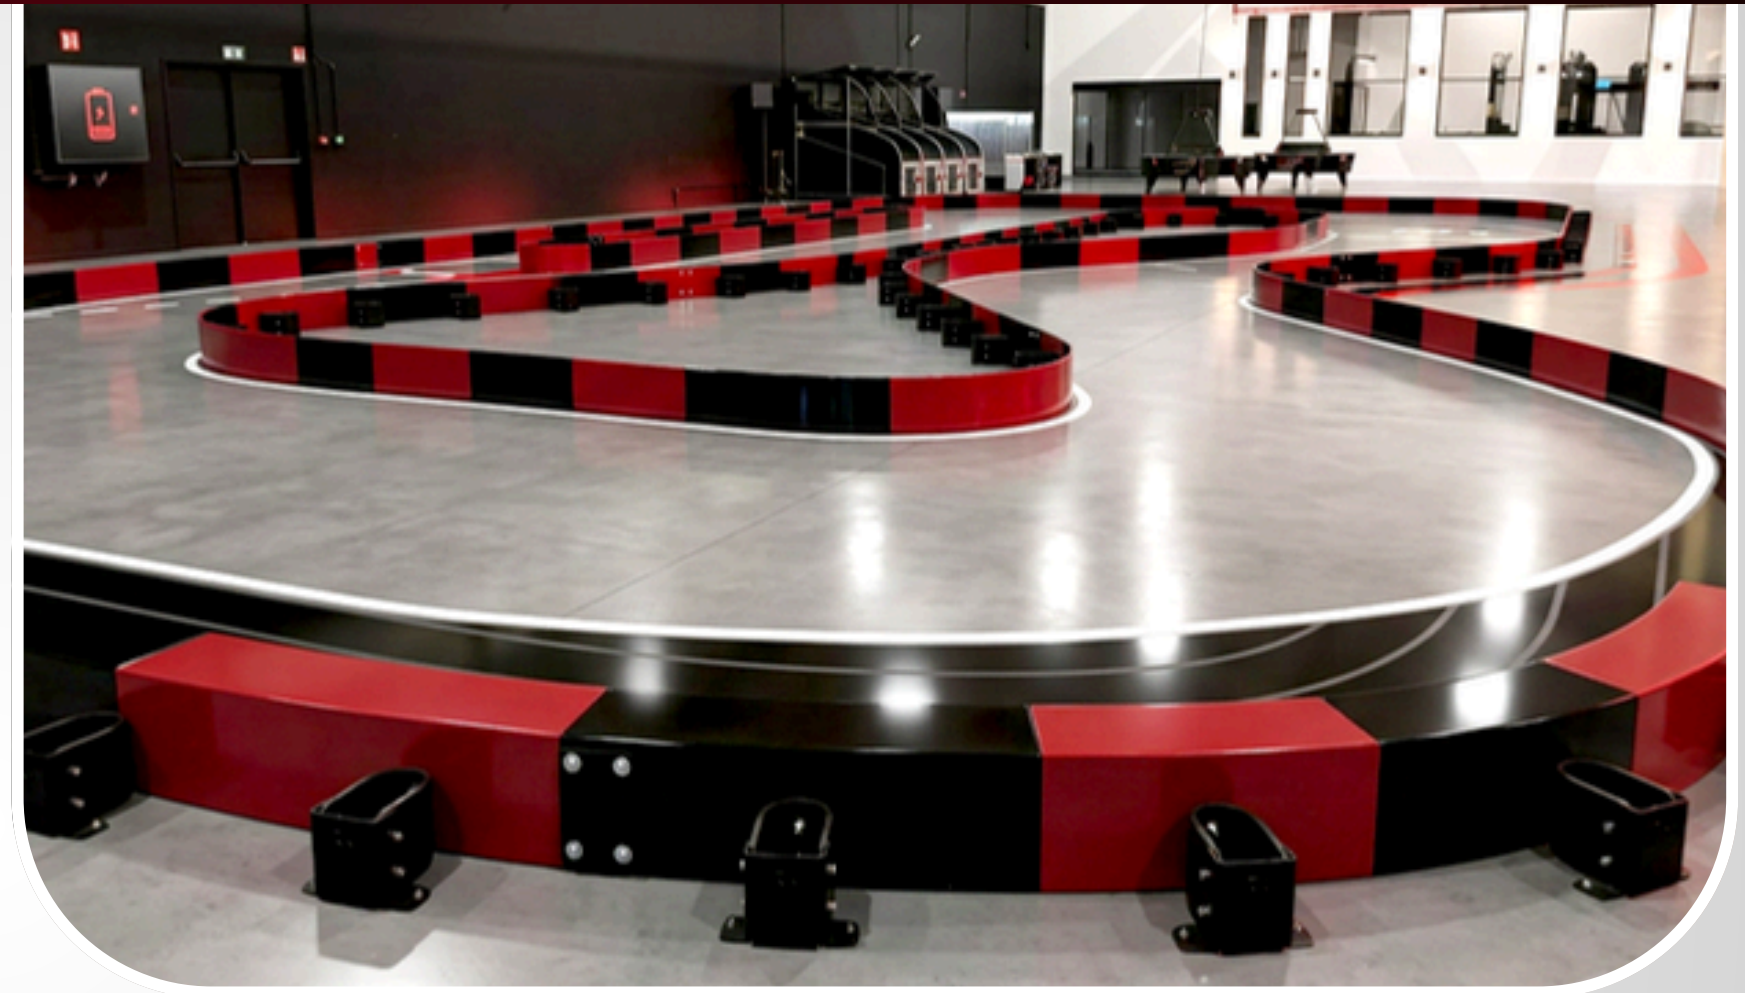

RACE PARX

***TURNKEY
MINI KARTING
TRACK GUIDE***

www.raceparx.com

RACEPARX LAUNCH

Compact footprint turn-key attraction

- Ideal for compact family entertainment spaces
- Around 2,000 sq. ft. (approx. 186 m²)
- Best for kids / junior drivers
- 4–6 MINI karts
- RaceParx barrier system included
- Chargers, remote safety system, and track equipment included
- Designed for small-footprint, high-ROI attractions

RACEPARX CIRCUIT

Mid-size scalable racing attraction

- Ideal for medium-sized entertainment spaces
- Around 3,500 sq. ft. (approx. 325 m²)
- 8 -12 Mini karts
- RaceParx modular barrier system
- Chargers, remote safety system, and track equipment included
- Perfect for FECs, malls, and entertainment warehouses

RACEPARX ARENA

Large-format electric karting destination

- Designed for teen and adult racing attractions
- Around 6,000+ sq. ft. (approx. 557+ m²)
- 8 – 12 Mini & 8–12 Apex Karts
- Heavy-duty RaceParx barrier system
- Chargers, remote safety system, and spare parts package included
- Professional racing feel with adjustable speed settings

RACEPARX KART FEATURES

- Electric drive system
- Remote operator-controlled safety speed settings
- Hot-swappable battery technology
- Hydraulic braking system
- LED lighting package
- Adjustable seating and pedal systems depending on model
- Low-maintenance design
- Designed for Indoor and Outdoor entertainment applications