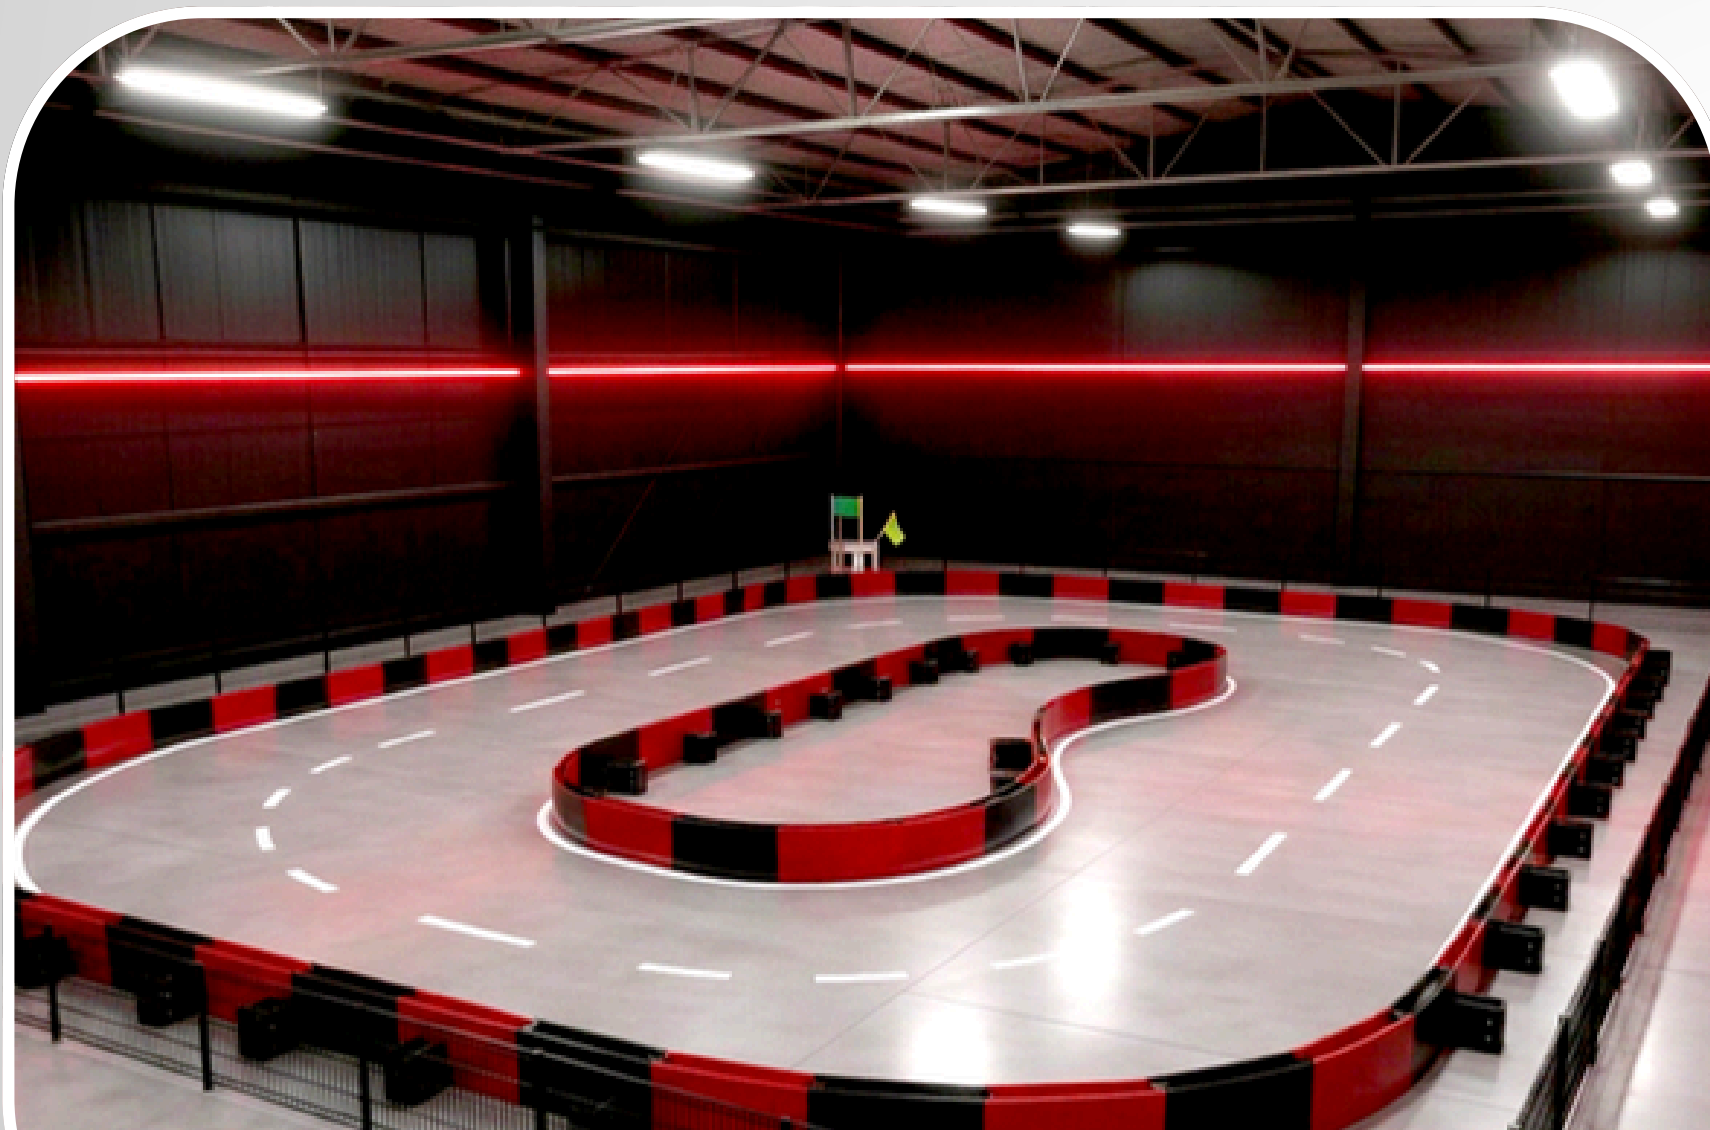

RACE PARX

***TURNKEY
MINI KARTING
TRACK GUIDE***

www.raceparx.com

RACEPARX LAUNCH

Compact footprint turn-key attraction

- Ideal for compact family entertainment spaces
- Around 2,000 sq. ft. (approx. 186 m²)
- Best for kids / junior drivers
- 4–6 MINI karts
- RaceParx barrier system included
- Chargers, remote safety system, and track equipment included
- Designed for small-footprint, high-ROI attractions

RACEPARX CIRCUIT

Mid-size scalable racing attraction

- Ideal for medium-sized entertainment spaces
- Around 3,500 sq. ft. (approx. 325 m²)
- 8 -12 Mini karts
- RaceParx modular barrier system
- Chargers, remote safety system, and track equipment included
- Perfect for FECs, malls, and entertainment warehouses

RACEPARX ARENA

Large-format electric karting destination

- Designed for teen and adult racing attractions
- Around 6,000+ sq. ft. (approx. 557+ m²)
- 8 – 12 Mini & 8–12 Apex Karts
- Heavy-duty RaceParx barrier system
- Chargers, remote safety system, and spare parts package included
- Professional racing feel with adjustable speed settings

RACEPARX KART FEATURES

- Electric drive system
- Remote operator-controlled safety speed settings
- Hot-swappable battery technology
- Hydraulic braking system
- LED lighting package
- Adjustable seating and pedal systems depending on model
- Low-maintenance design
- Designed for Indoor and Outdoor entertainment applications