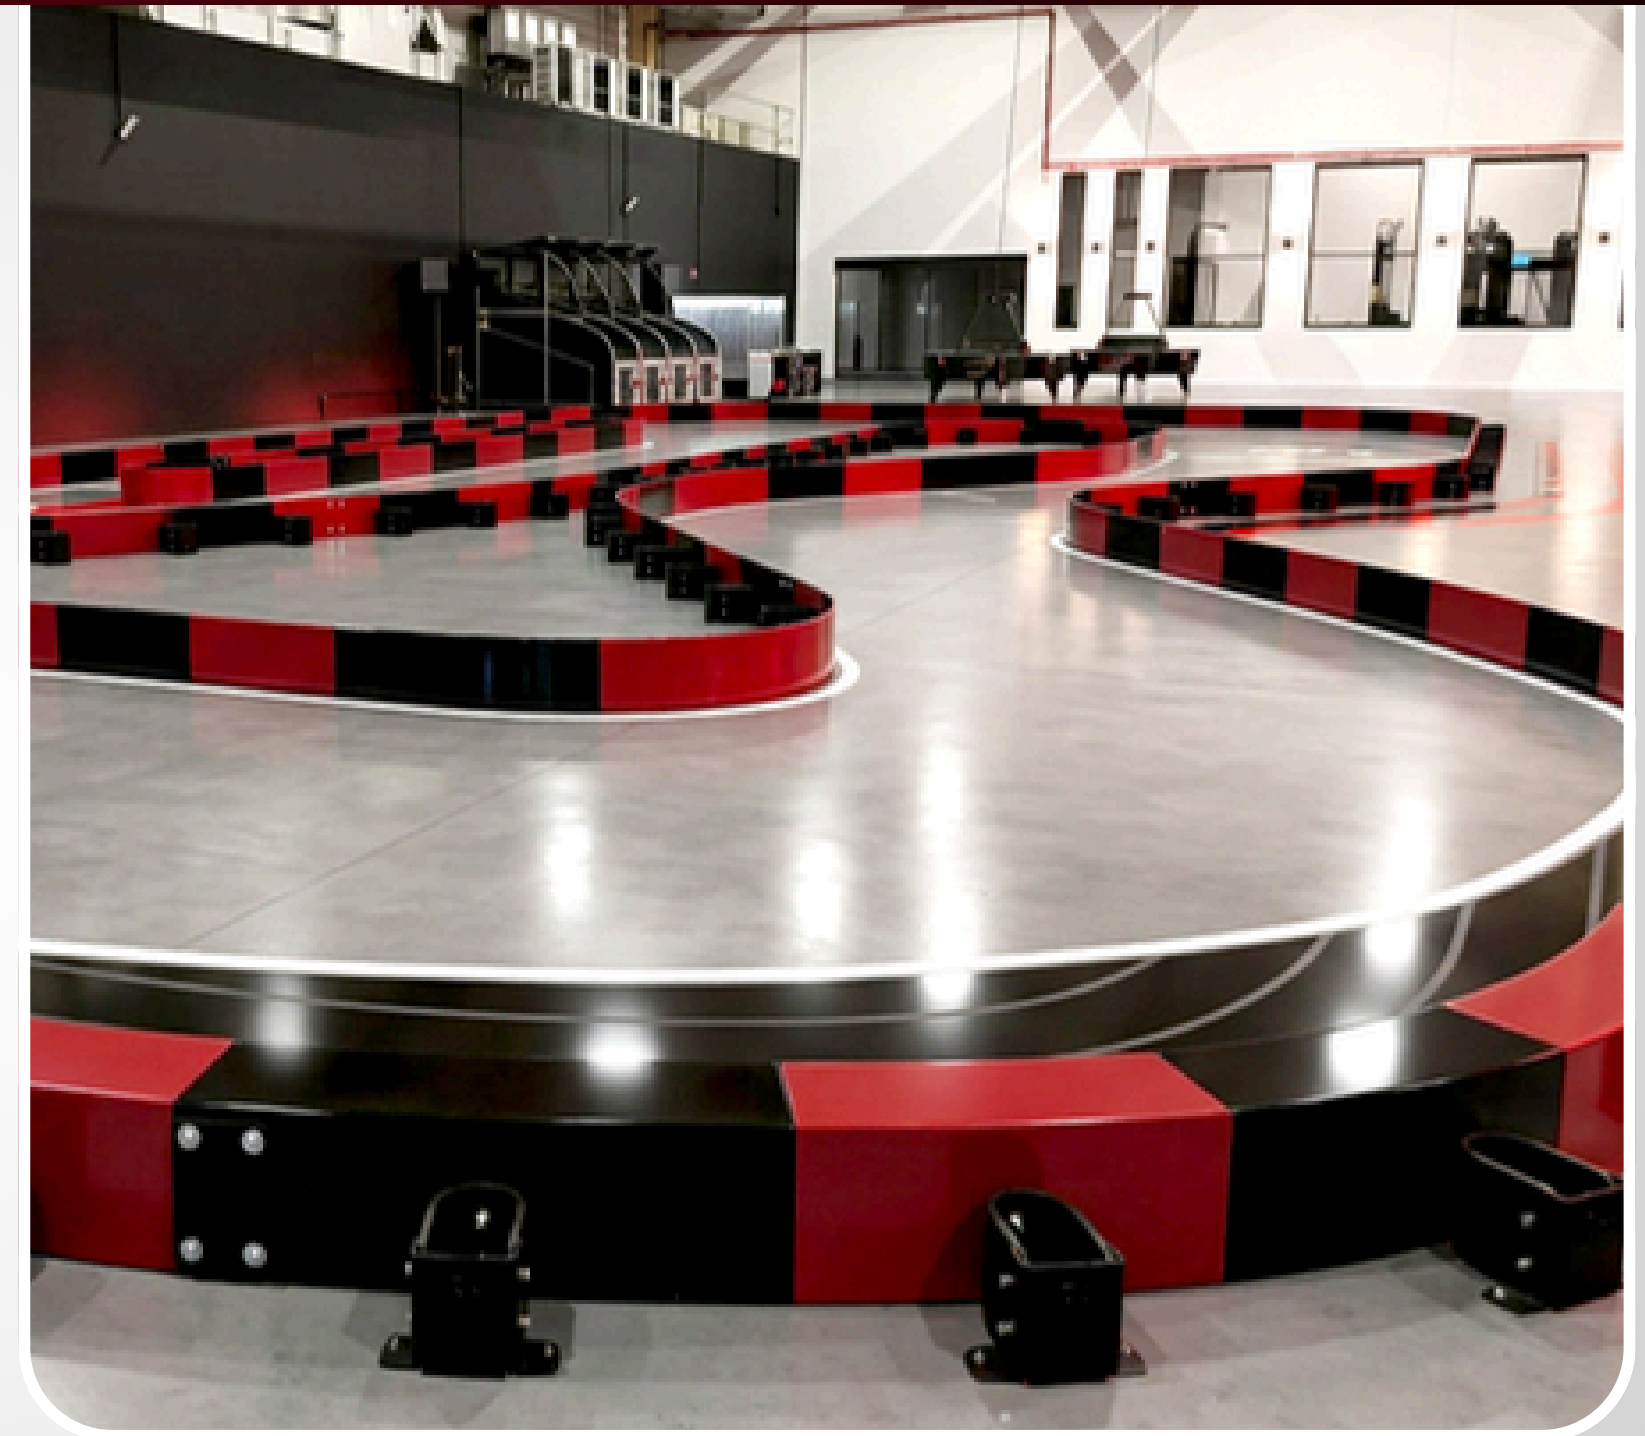

RACE PARX

***TURNKEY
MINI KARTING
TRACK GUIDE***

www.raceparx.com

RACEPARX LAUNCH

Compact footprint turn-key attraction

- Ideal for compact family entertainment spaces
- Around 2,000 sq. ft. (approx. 186 m²)
- Best for kids / junior drivers
- 4–6 MINI karts
- RaceParx barrier system included
- Chargers, remote safety system, and track equipment included
- Designed for small-footprint, high-ROI attractions

RACEPARX CIRCUIT

Mid-size scalable racing attraction

- Ideal for medium-sized entertainment spaces
- Around 3,500 sq. ft. (approx. 325 m²)
- 8 -12 Mini karts
- RaceParx modular barrier system
- Chargers, remote safety system, and track equipment included
- Perfect for FECs, malls, and entertainment warehouses

RACEPARX ARENA

Large-format electric karting destination

- Designed for teen and adult racing attractions
- Around 6,000+ sq. ft. (approx. 557+ m²)
- 8 – 12 Mini & 8–12 Apex Karts
- Heavy-duty RaceParx barrier system
- Chargers, remote safety system, and spare parts package included
- Professional racing feel with adjustable speed settings

RACEPARX BARRIER SYSTEM

- HDPE plastic barrier construction
- Steel reinforcement plates and hardware
- Modular layout flexibility
- Custom colors available
- Fast installation and easy track reconfiguration
- Built specifically for indoor electric karting attractions